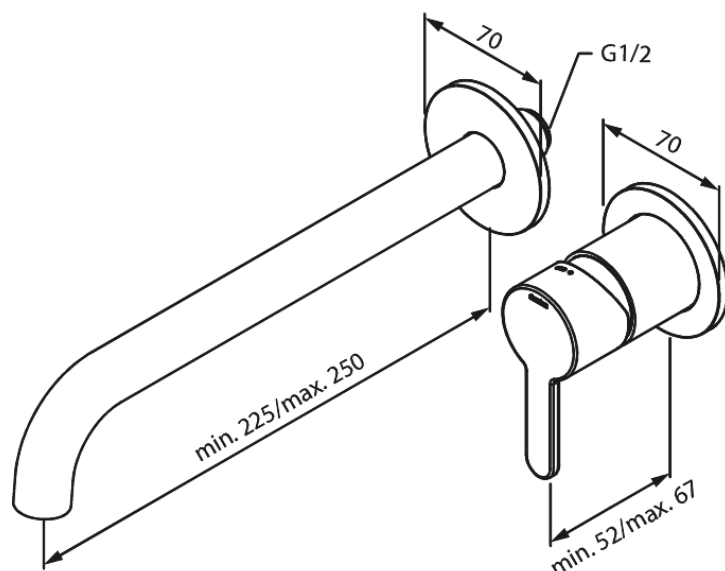

Product features

FM Mattsson Denmark ApS
Hvidkærvej 48, 5250 Odense SV, DK-56416218

+45 88 33 00 34 damixa-international@fmmattssongroup.com

Mere information på damixa.com

damixa